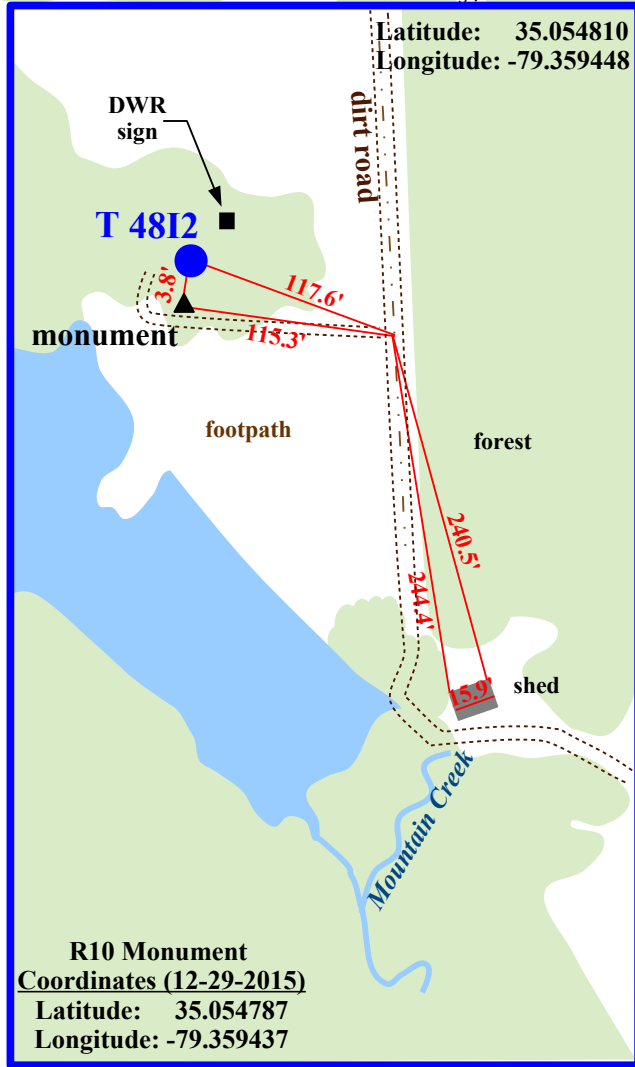

### Site Map

North Carolina  
Monitoring Well Network  
McCain Site, T 48I  
Northwest of Raeford, Hoke County, NC

**NOTE:** This map is for informational purposes only. It does not authorize any party to enter onto any lands depicted herein.

## McCain Monitoring Station (1 well)

1000 ft