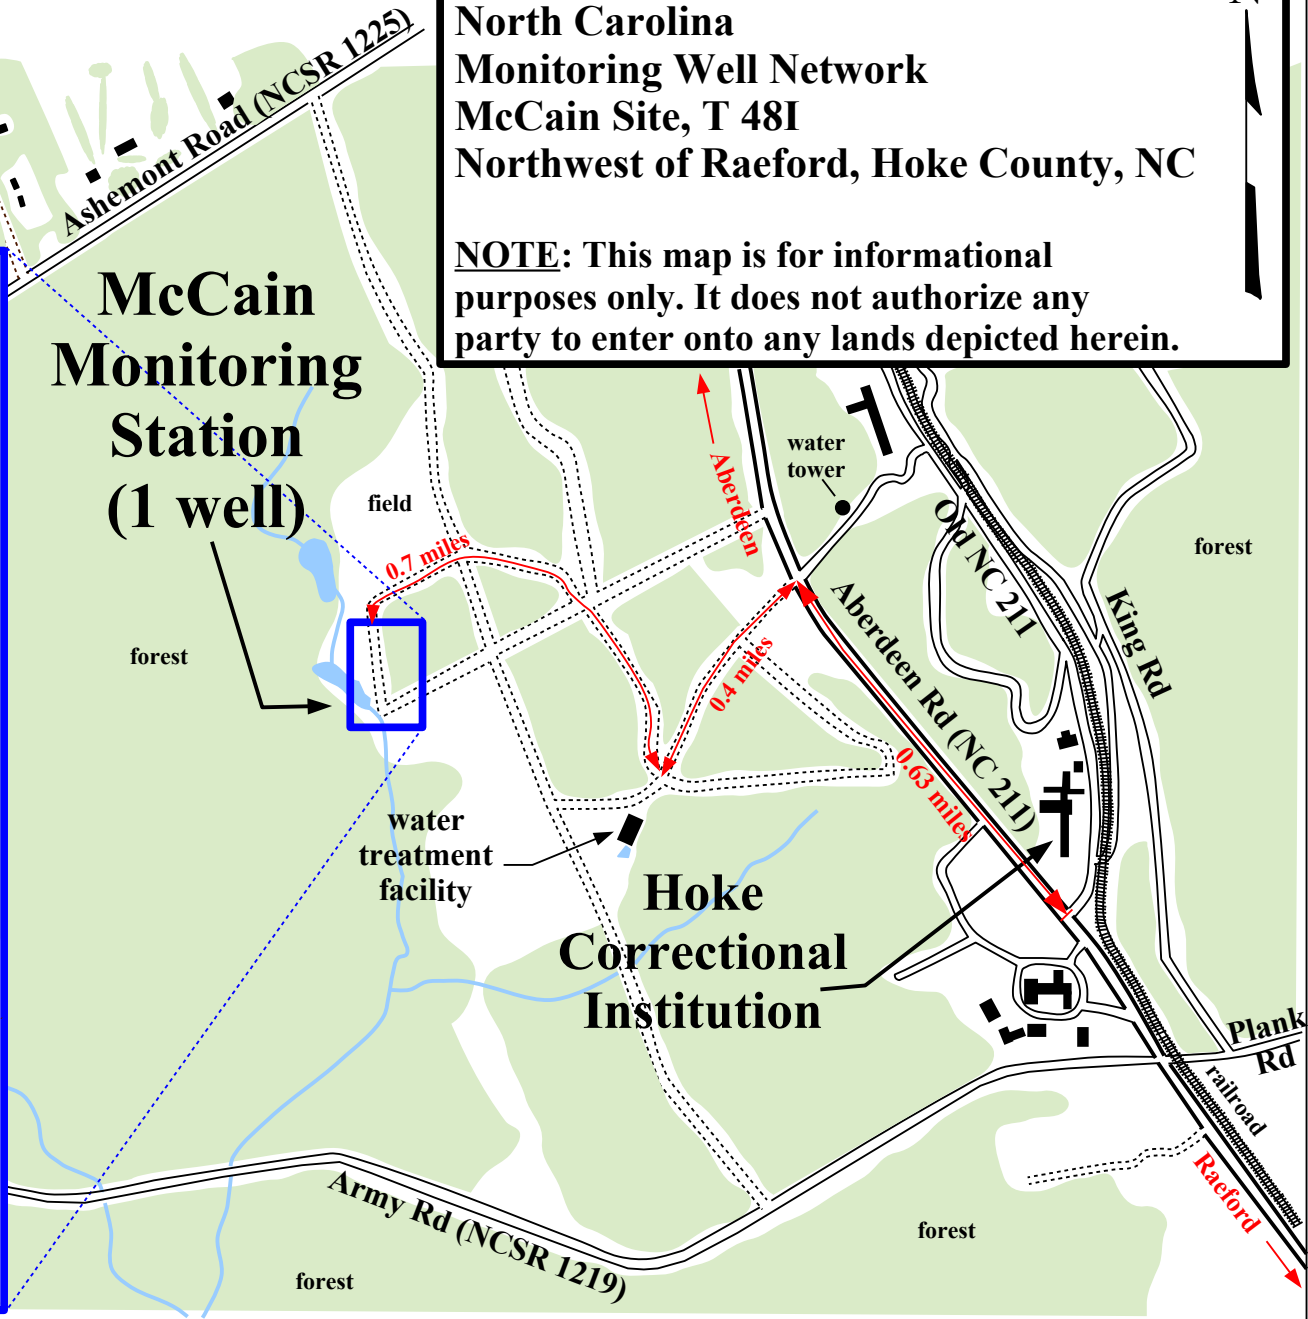

### Site Map

North Carolina  
Monitoring Well Network  
McCain Site, T 48I  
Northwest of Raeford, Hoke County, NC

**NOTE:** This map is for informational purposes only. It does not authorize any party to enter onto any lands depicted herein.

## McCain Monitoring Station (1 well)

1000 ft